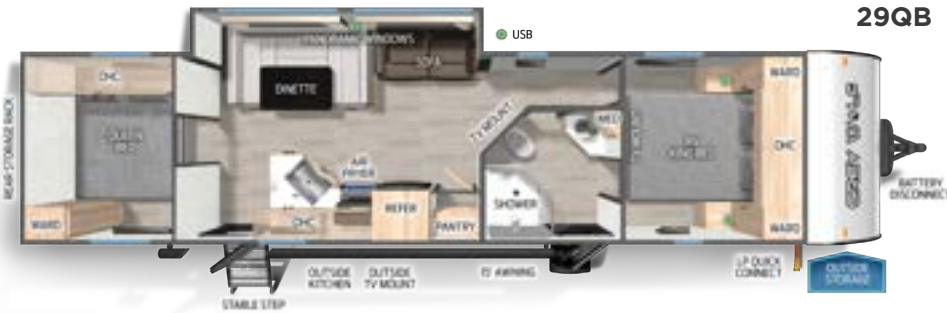

26SS

27GH

27LH

29NM

29QB

29TE

GREY WOLF TRAVEL TRAILERS

	26SS	27GH	27LH	29NM	29QB	29TE
Dry Hitch Weight	700-LBS	905-LBS	755-LBS	905-LBS	977-LBS	837-LBS
Ship Weight	6145-LBS	6260-LBS	5915-LBS	6820-LBS	6580-LBS	6390-LBS
Unloaded Vehicle Weight	6183-LBS	6298-LBS	5953-LBS	6858-LBS	6618-LBS	6428-LBS
Cargo Carrying Capacity	1517-LBS	1607-LBS	1802-LBS	1047-LBS	1359-LBS	1409-LBS
Axle Weight	5445-LBS	5355-LBS	5160-LBS	5915-LBS	5603-LBS	5553-LBS
Exterior Length	30'-11"	31'-0"	33'-6"	37'-7"	36'-8"	36'-8"
Exterior Height w/A/C	10'-6"	10'-8"	10'-8"	10'-8"	10'-8"	10'-8"
Exterior Width	97"	97"	97"	97"	97"	97"
Grey Capacity	38-GAL.	38 GAL	38-GAL.	38-GAL.	38-GAL	38-GAL.
Black Capacity	38-GAL.	38 GAL	38-GAL.	38-GAL.	38-GAL	38-GAL.
Fresh Capacity	52-GAL.	52-GAL	52-GAL.	52-GAL.	52-GAL	52-GAL.