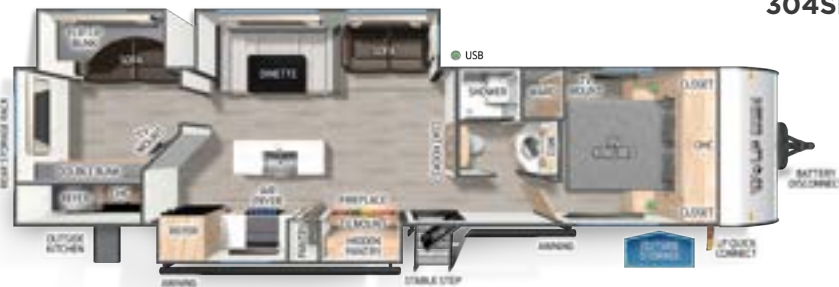

271RK

273XLK

294GEBG

301BH

304SR

306MM

WOLF DEN

	271RK	273XLK	294GEBG	301BH	304SR	306MM
Dry Hitch Weight	TBA	865-LBS.	785-LBS.	830-LBS.	1150-LBS.	900-LBS.
Ship Weight	TBA	7180-LBS.	6940-LBS.	7750-LBS.	8910-LBS.	8540-LBS.
Unloaded Vehicle Weight	TBA	7218-LBS.	6978-LBS.	7788-LBS.	8948-LBS.	8578-LBS.
Cargo Carrying Capacity	TBA	2781-LBS.	4007-LBS.	3242-LBS.	2402-LBS.	2522-LBS.
Axle Weight	TBA	6315-LBS.	6155-LBS.	5220-LBS.	7760-LBS.	7640-LBS.
Exterior Length	TBA	33'-4"	36'-8"	37'-6"	38'-11"	40'-1"
Exterior Height w/ AC	TBA	11'-1"	11'-1"	11'-1"	11'-1"	11'-1"
Exterior Width	TBA	97"	97"	97"	97"	97"
Grey Capacity	TBA	38-GAL	76-GAL	38-GAL	38-GAL	38-GAL
Black Capacity	TBA	38-GAL	38-GAL	38-GAL	38-GAL	38-GAL
Fresh Capacity	TBA	52-GAL	52-GAL	52-GAL	52-GAL	52-GAL