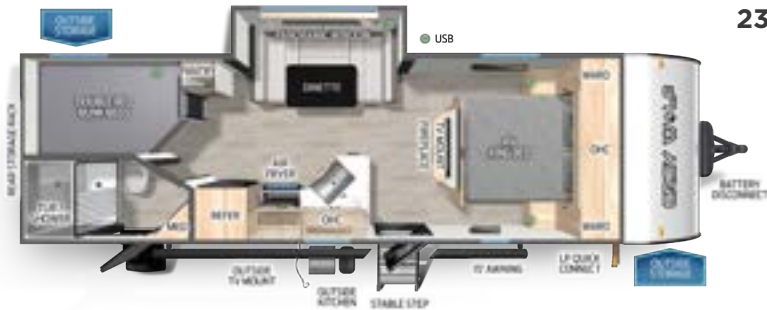

26BRB

23DBH